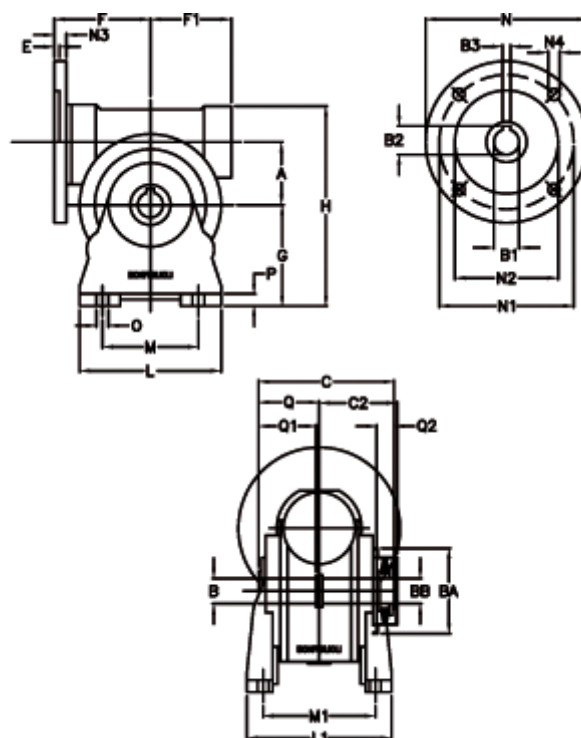

Article number: 390204907022316

Description: Worm Gear with Torque Limiter
VF 49-L1-A-70 P63B14

Measures

a = 49.50	C2 = 63,5	L1 = 124.0	O = 8.5
B = 25	Description = VF 49A-xx-63B14	m = 63	P = 12
B1 E7 = 11	E = 3.0	M1 = 98.5	Q = 51.0
B2 = 12.8	F = 70	N = 90	Q1 = 41
B3 H9 = 4	F1 = 63	N1 = 75	Q2 = 15
BA = 63	g = 82	N2 = 60	
BB H7 = 14	H = 162	N3 = 7.0	
C = 105	L = 110	N4 = 6	